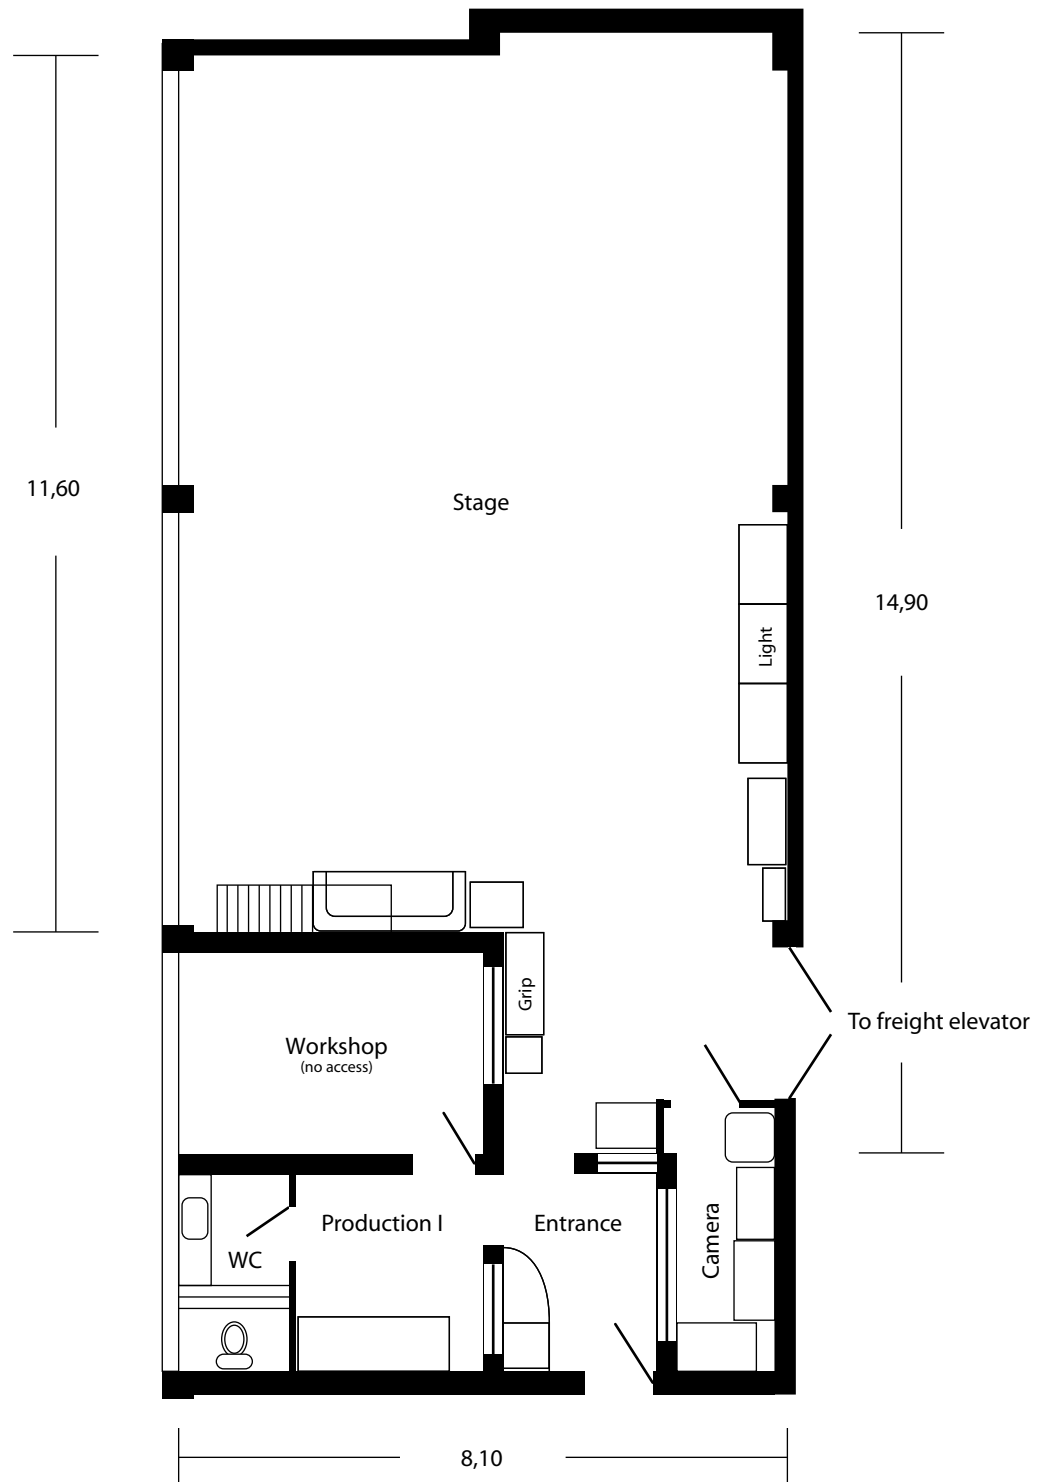

Floorplan Stage

1:100

Total: ca. 160qm
Stage area: ca. 105qm

Upper level